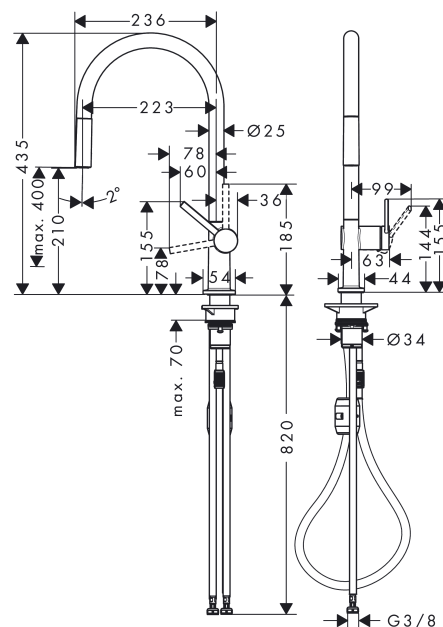

#### product features

- ComfortZone 210
- swivel range adjustable in 4 steps 60°, 110°, 150° or 360°
- normal spray
- quick connect hose
- connection dimension: DN15
- maximum flow rate at 3 bar: 7 l/min
- ceramic cartridge
- connection type: G 3/8 connections
- temperature limitation adjustable
- integrated non-return valve
- suitable for continuous flow water heaters

### Scale drawing

### Flowchart

Talis M54  
 Single lever kitchen mixer 210, pull-out spout, 1jet  
 Surfaces: **Chrome** Article Number: **72802000**

Exploded Drawing

Year of production: >12/19

## Talis M54

Single lever kitchen mixer 210, pull-out spout, 1jet

Surfaces: **Chrome** Article Number: **72802000**