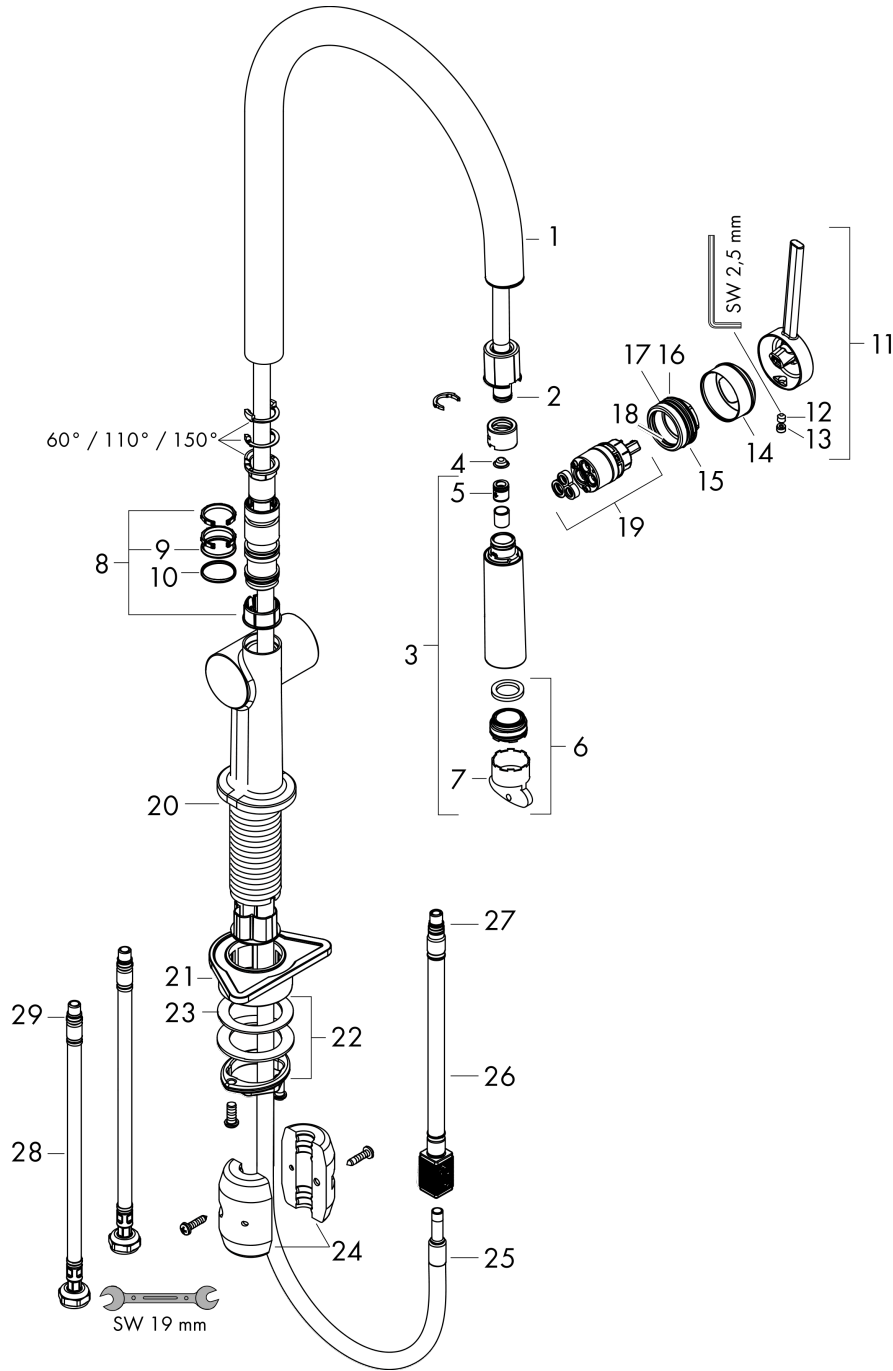

### Scale drawing

### Flowchart

Talis M54  
 Single lever kitchen mixer 210, pull-out spout, 1jet  
 Surfaces: **Chrome** Article Number: **72802000**

Exploded Drawing

Year of production: >12/19

## Talis M54

Single lever kitchen mixer 210, pull-out spout, 1jet

Surfaces: **Chrome** Article Number: **72802000**

### Spare part list

Year of production: >12/19

Pos.	Description	Article Number	Price	PU
1	spout cpl.	93739000	-	1
2	O-ring 8x2	98112000	-	1
3	handspray	93747000	-	1
4	filter	98516000	-	1
5	non return valve DW 10	96456000	-	1
6	aerator M24x1 (7 l/min)	95965000	-	1
7	special tool	95158000	-	1
8	set of lever collars	98365000	-	1
9	O-ring 19x2	98426000	-	1
10	O-ring 20x1,5	98197000	-	1
11	handle	93736000	-	1
12	hollow set screw M5x5	98446000	-	1
13	screw cover	93735610	-	1
14	flange	93737000	-	1
15	nut	93738000	-	1
16	O-ring 25x1,5	98146000	-	1
17	O-ring 30x1,5	98433000	-	1
18	O-ring 29x2	98391000	-	1
19	cartridge, assy	93740000	-	1
20	O-ring 36x3	98052000	-	1
21	support	97523000	-	1
22	fixing set (Ø 34)	95049000	-	1
23	lever collar	97548000	-	1
24	weight	92500000	-	1
25	hose	93745000	-	1
26	hose	93744000	-	1
27	O-ring 7x1,5	98422000	-	1
28	connection hose 900 mm M8x0,75 G3/8	93746000	-	1
29	O-ring 6,6x1,6	93019000	-	1